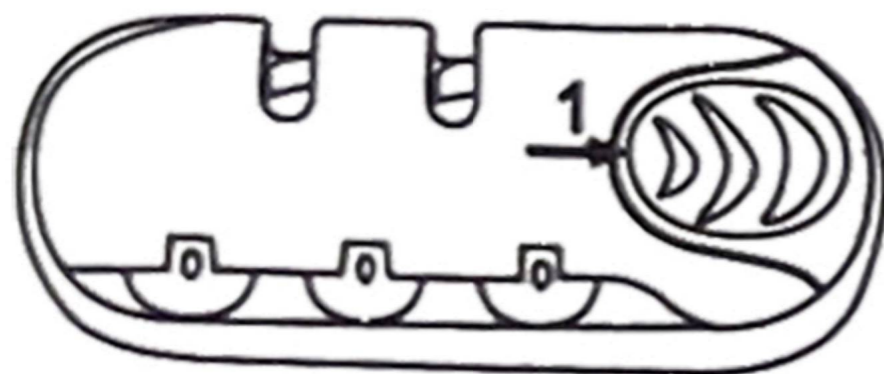

INSTRUCTIONS FOR USE

. THE LOCK PRESET TO 0-0-0

. PUSH THE BUTTON 1. IN THE DIRECTION OF THE ARROW

. WHILE IN THIS POSITON SET EACH NUMBER TO YOU SELECTION

. RELEASE THE BUTTON AND YOUR NUMBER IS NOW SET

. TAKE CARE WHEN SETTING THE NUMBERS NOT TO RELEASE THE BUTTON