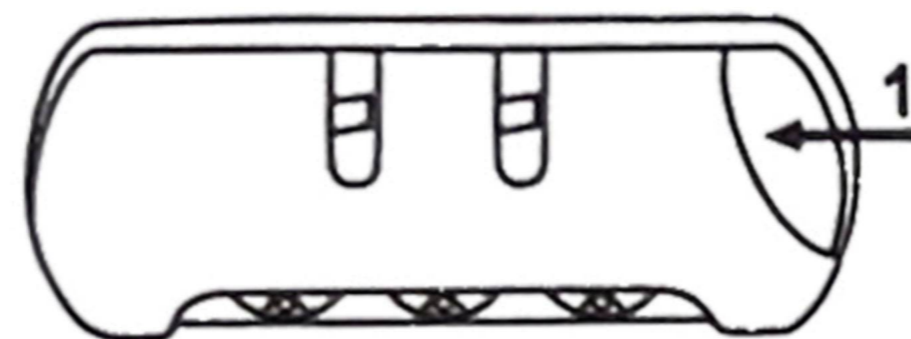

INSTRUCTIONS FOR USE

. THE LOCK PRESET TO 0-0-0

. PUSH THE BUTTON 1. IN THE DIRECTION OF THE ARROW

. WHILE IN THIS POSITON SET EACH NUMBER TO YOU SELECTION

. RELEASE THE BUTTON AND YOUR NUMBER IS NOW SET

. TAKE CARE WHEN SETTING THE NUMBERS NOT TO RELEASE THE BUTTON