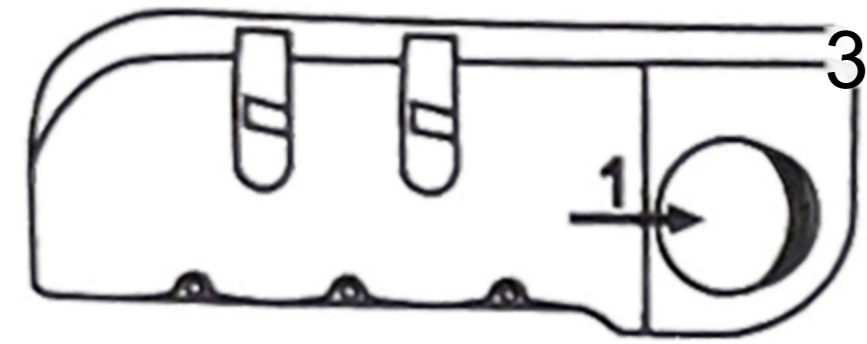

INSTRUCTIONS FOR USE

. THE LOCK PRESET TO 0-0-0

. PUSH THE BUTTON 1. IN THE DIRECTION OF THE ARROW

. WHILE IN THIS POSITON SET EACH NUMBER TO YOU SELECTION

. RELEASE THE BUTTON AND YOUR NUMBER IS NOW SET

. TAKE CARE WHEN SETTING THE NUMBERS NOT TO RELEASE THE BUTTON