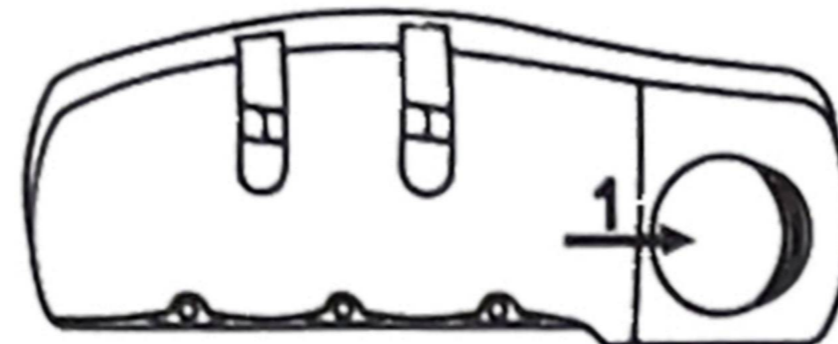

INSTRUCTIONS FOR USE

. THE LOCK PRESET TO 0-0-0

. PUSH THE BUTTON 1. IN THE DIRECTION OF THE ARROW

. WHILE IN THIS POSITON SET EACH NUMBER TO YOU SELECTION

. RELEASE THE BUTTON AND YOUR NUMBER IS NOW SET

. TAKE CARE WHEN SETTING THE NUMBERS NOT TO RELEASE THE BUTTON